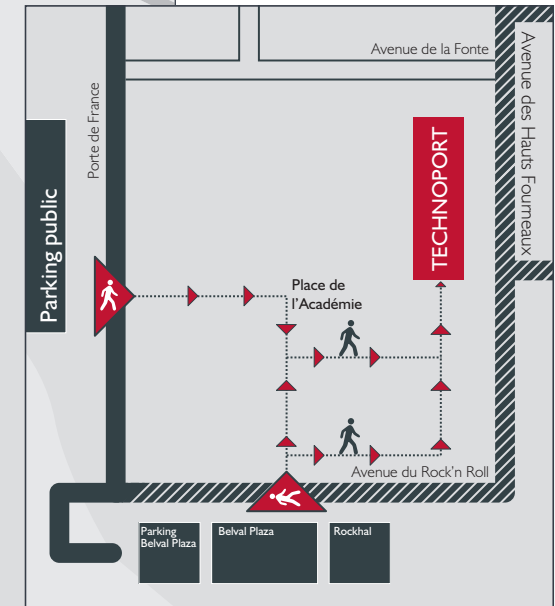

ACCESS MAP

AND THE LAST METERS

BY TRAIN : from Luxembourg-Ville to Esch/Alzette

- ▶ Departure : Luxembourg-Gare
- ▶ Arrival : Esch/Alzette, Belval-Université, Gare
- ▶ Served 4 times per hour
- ▶ Please check schedules on www.cfl.lu

BY BUS : TICE (Esch/Alzette)

- ▶ N° 3 (every 30 minutes) - Belval-Université
- ▶ N° 4 (every 15 minutes) - Belvalplaza/Rockhal

Technoport | incubator | coworking | fab lab | 9, avenue des Hauts-Fourneaux | L-4362 Esch-sur-Alzette