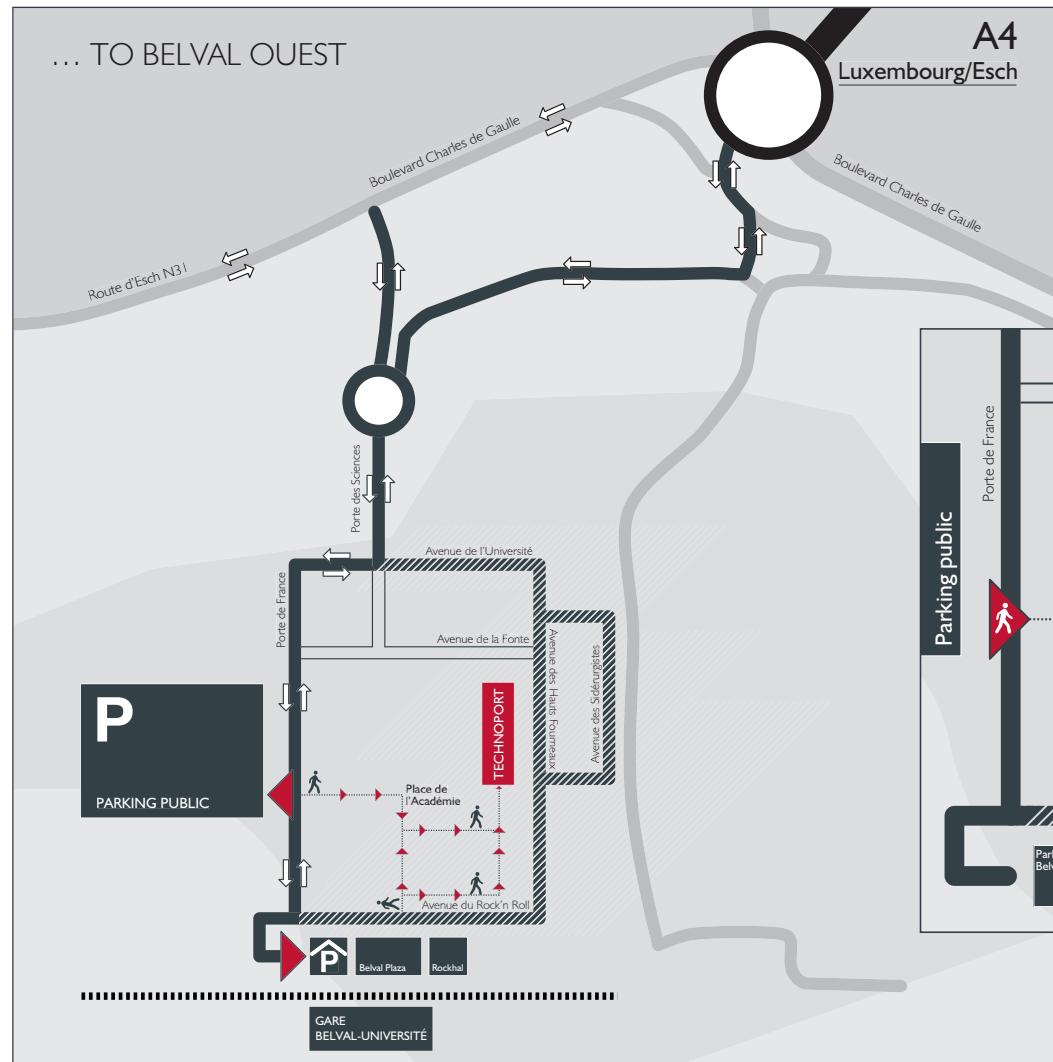

ACCESS MAP

AND THE LAST METERS

BY TRAIN : from Luxembourg-Ville to Esch/Alzette

- ▶ Departure : Luxembourg-Gare
- ▶ Arrival : Esch/Alzette, Belval-Université, Gare
- ▶ Served 4 times per hour
- ▶ Please check schedules on www.cfl.lu

BY BUS : TICE (Esch/Alzette)

- ▶ N° 3 (every 30 minutes) - Belval-Université
- ▶ N° 4 (every 15 minutes) - Belvalplaza/Rockhal

Technoport | incubator | coworking | fab lab | 9, avenue des Hauts-Fourneaux | L-4362 Esch-sur-Alzette