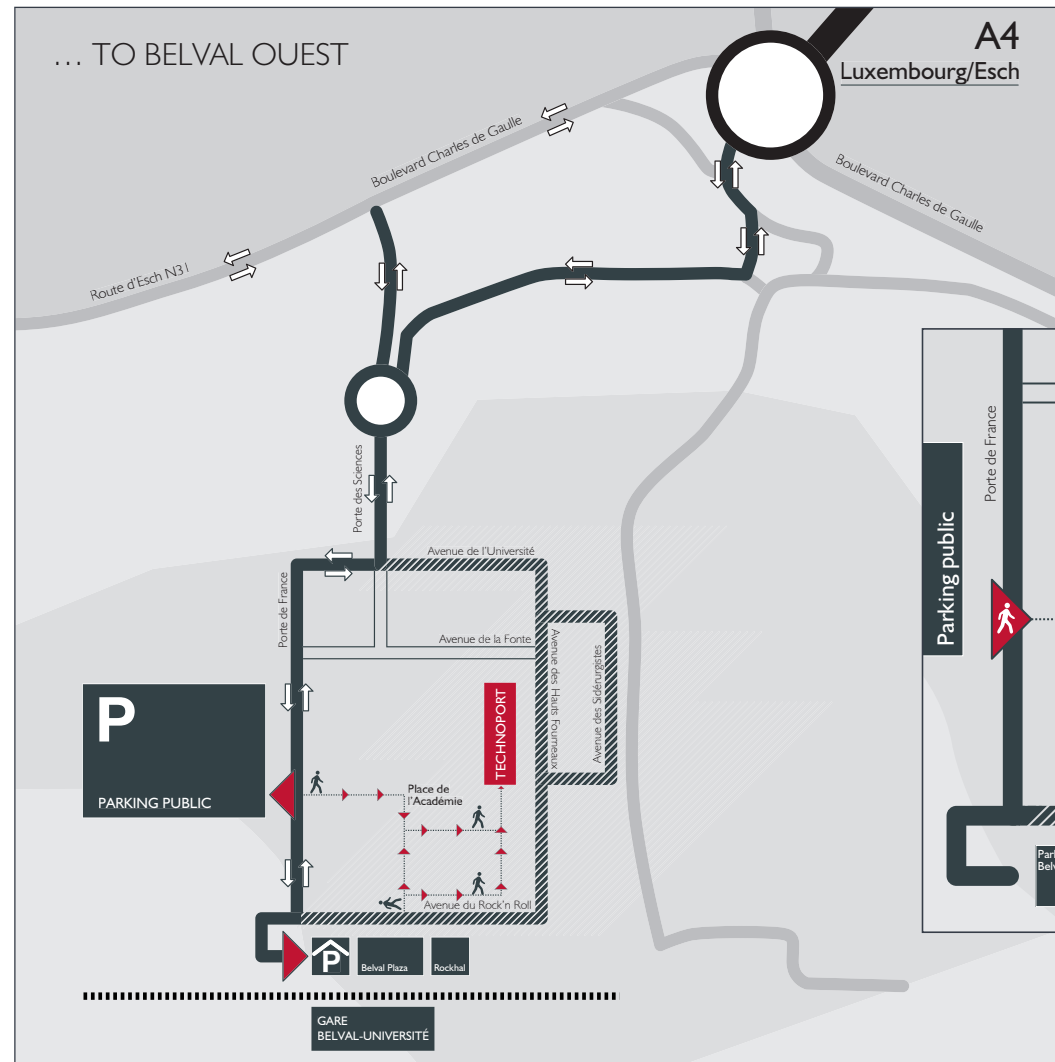

ACCESS MAP

AND THE LAST METERS

BY TRAIN : from Luxembourg-Ville to Esch/Alzette

- ▶ Departure : Luxembourg-Gare
- ▶ Arrival : Esch/Alzette, Belval-Université, Gare
- ▶ Served 4 times per hour
- ▶ Please check schedules on www.cfl.lu

BY BUS : TICE (Esch/Alzette)

- ▶ N° 3 (every 30 minutes) - Belval-Université
- ▶ N° 4 (every 15 minutes) - Belvalplaza/Rockhal

Technoport | technology business incubator | 9, avenue des Hauts-Fourneaux | L-4362 Esch-sur-Alzette