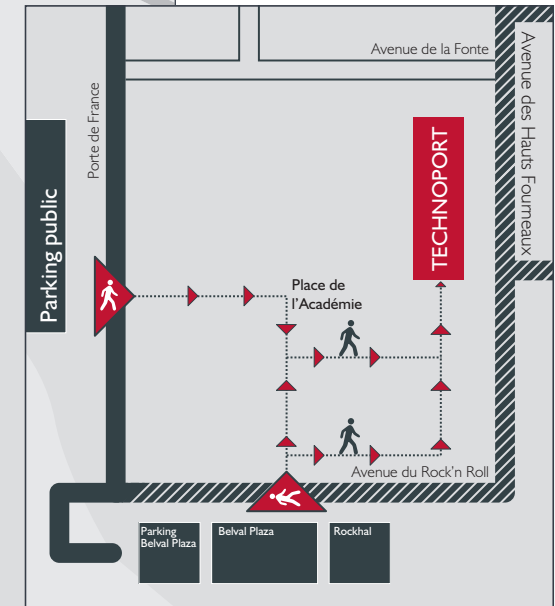

ACCESS MAP

AND THE LAST METERS

BY TRAIN : from Luxembourg-Ville to Esch/Alzette

- ▶ Departure : Luxembourg-Gare
- ▶ Arrival : Esch/Alzette, Belval-Université, Gare
- ▶ Served 4 times per hour
- ▶ Please check schedules on www.cfl.lu

BY BUS : TICE (Esch/Alzette)

- ▶ N° 3 (every 30 minutes) - Belval-Université
- ▶ N° 4 (every 15 minutes) - Belvalplaza/Rockhal

Technoport | technology business incubator | 9, avenue des Hauts-Fourneaux | L-4362 Esch-sur-Alzette