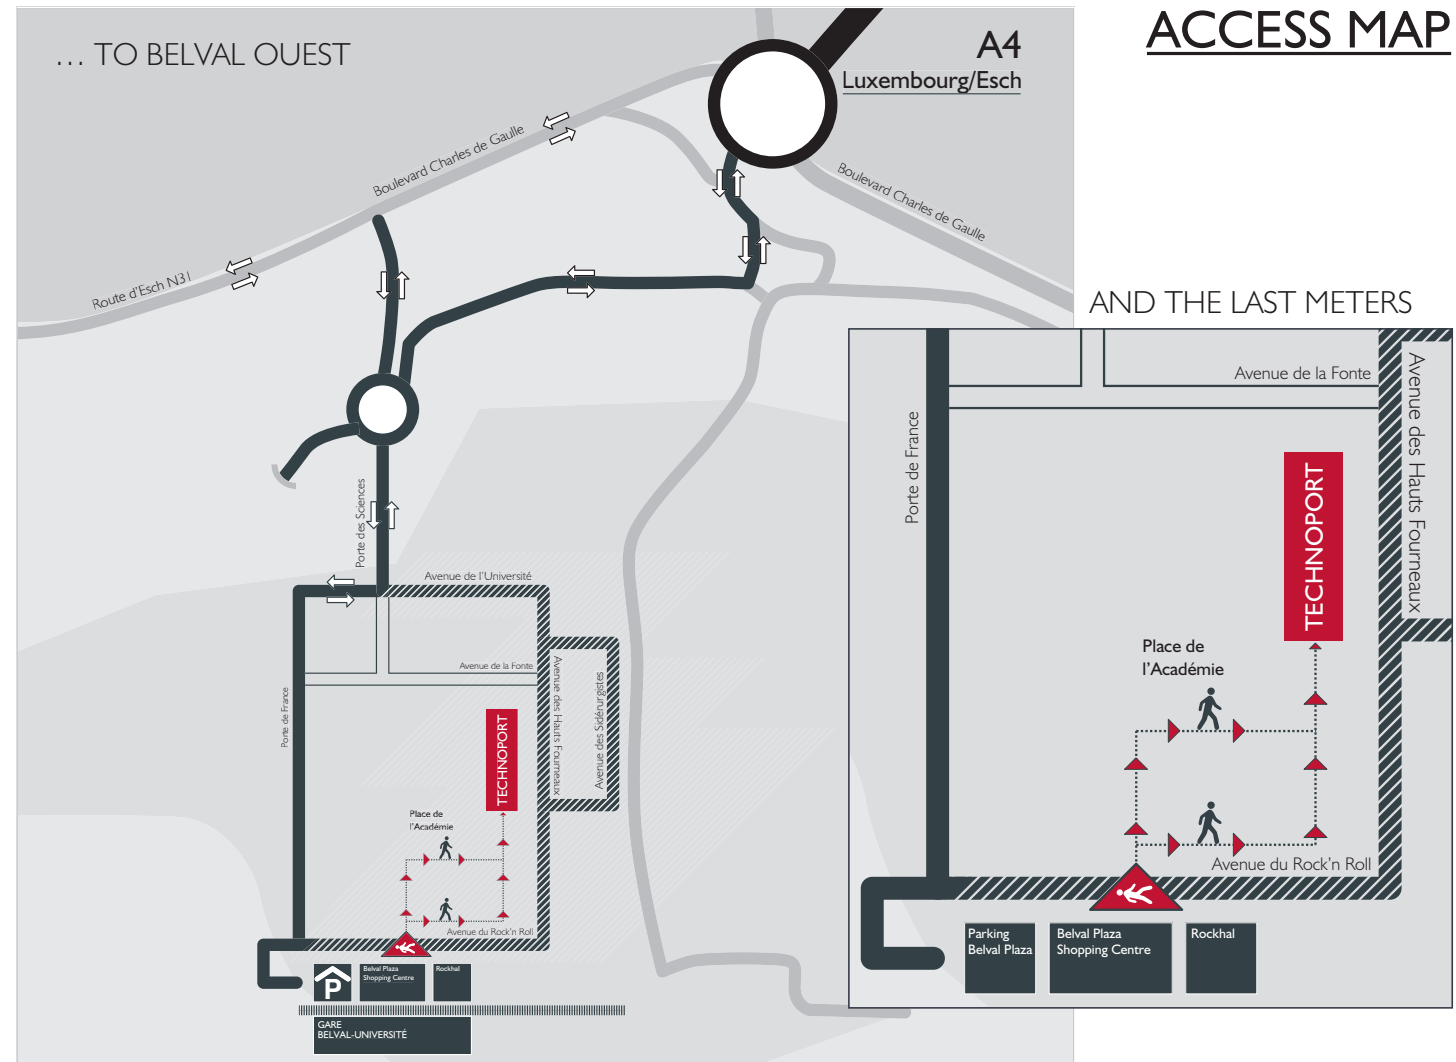

# ACCESS MAP

## BY TRAIN : from Luxembourg-Ville to Esch/Alzette

- ▶ Departure : Luxembourg-Gare
- ▶ Arrival : Esch/Alzette, Belval-Université, Gare
- ▶ Served 4 times per hour
- ▶ Please check schedules on [www.cfl.lu](http://www.cfl.lu)

## BY BUS : TICE (Esch/Alzette)

- ▶ N° 3 (every 30 minutes) - Belval-Université
- ▶ N° 4 (every 15 minutes) - Belvalplaza/Rockhal

Technoport | technology business incubator | 9, avenue des Hauts-Fourneaux | L-4362 Esch-sur-Alzette